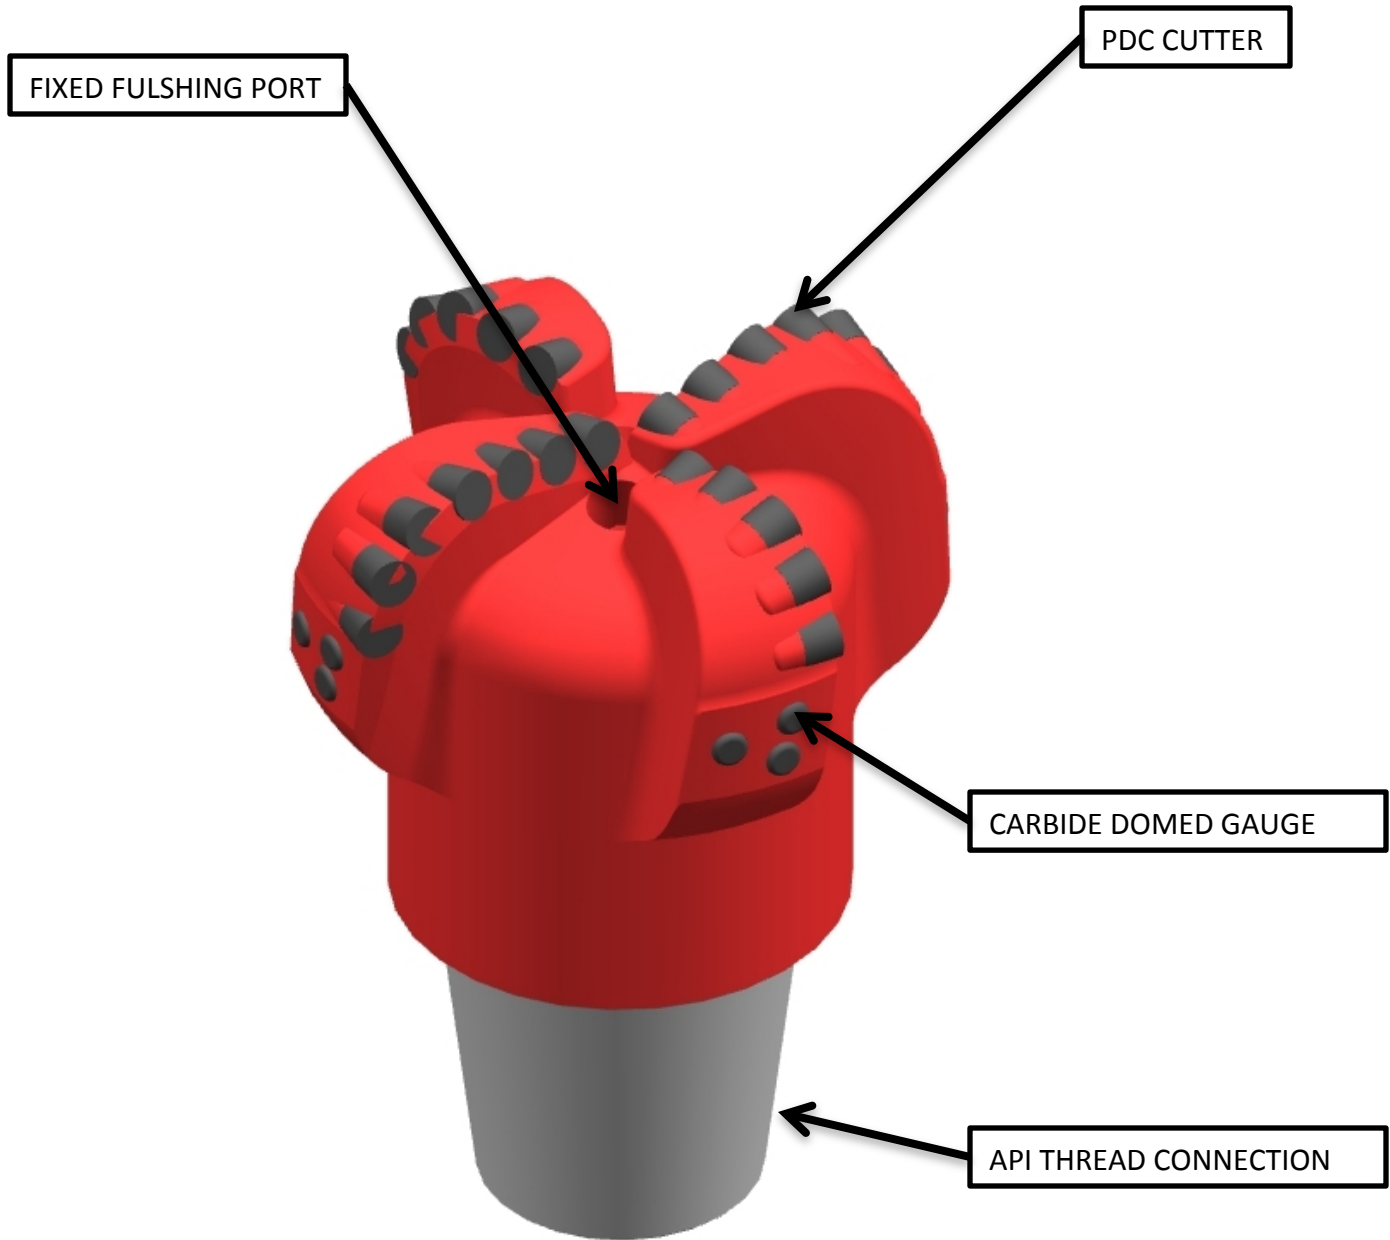

**ROCK PECKER**

**ECO 4-BLADE**

Features of Eco 4-BLADE SERIES PDC Drilling Bit

**ROCK PECKER**

# TURBO ECO 4-BLADE

Features of Turbo-Eco 4-BLADE SERIES PDC Drilling Bit

\* Indexable Nozzle Jets available as option.

[www.rockpecker.com](http://www.rockpecker.com)

**ROCK PECKER**

# TURBO PREMIUM 4-BLADE

**CARBIDE NOZZLE**

**PDC CUTTER**

**CARBIDE SHOCK STUDS**

**CARBIDE DOMED GAUGE**

**BACK REAMING CUTTER**

**API THREAD CONNECTION**

Features of Turbo-Premium 4-BLADE SERIES PDC Drilling Bit  
\*Indexable Nozzle Jets available as option.