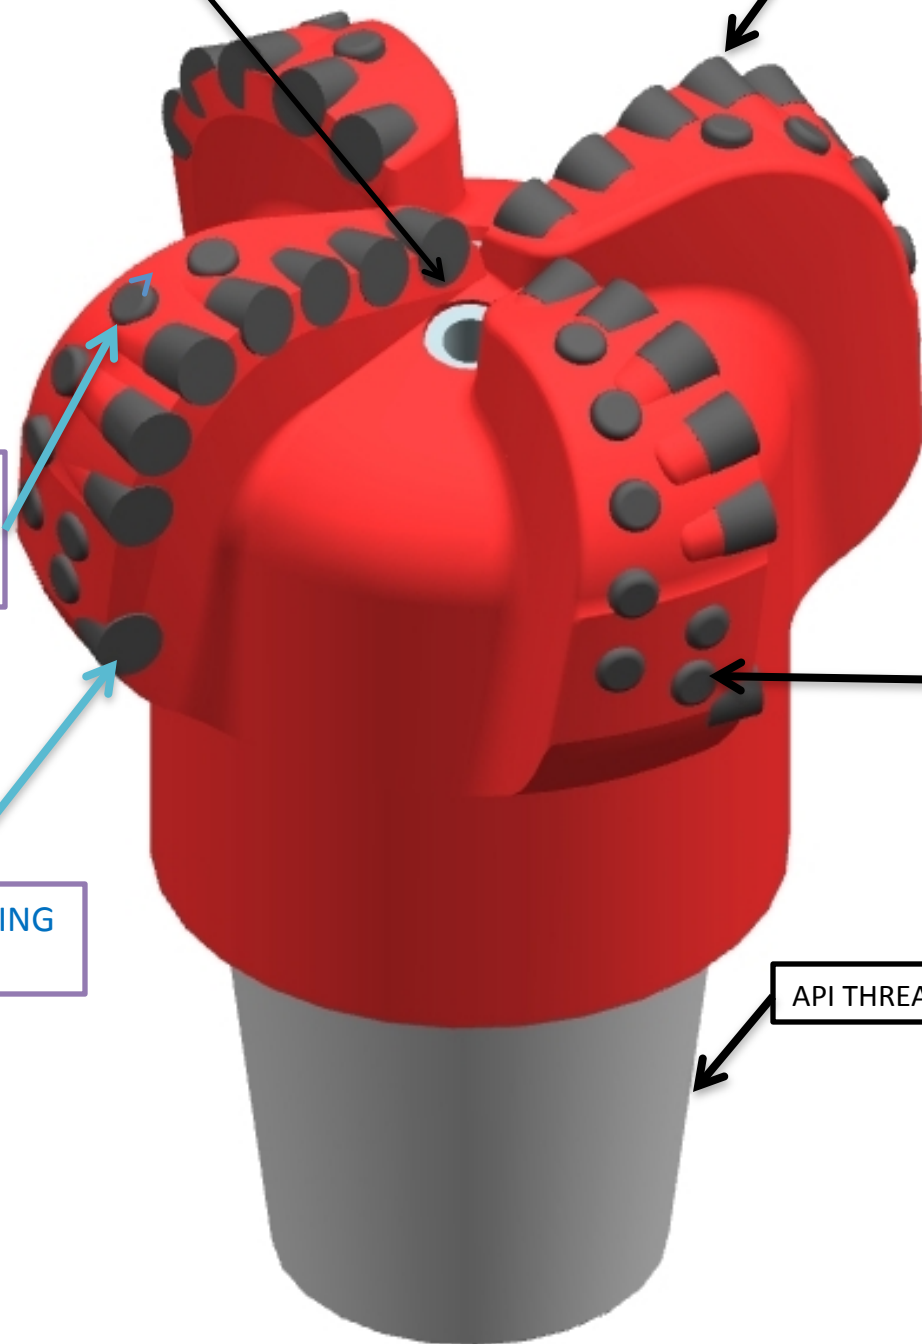

**ROCK PECKER**

**ECO 4-BLADE**

Features of Eco 4-BLADE SERIES PDC Drilling Bit

**ROCK PECKER**

# TURBO ECO 4-BLADE

Features of Turbo-Eco 4-BLADE SERIES PDC Drilling Bit

\* Indexable Nozzle Jets available as option.

[www.rockpecker.com](http://www.rockpecker.com)

**ROCK PECKER**

# TURBO PREMIUM 4-BLADE

**CARBIDE NOZZLE**

**PDC CUTTER**

**CARBIDE SHOCK STUDS**

**CARBIDE DOMED GAUGE**

**BACK REAMING CUTTER**

**API THREAD CONNECTION**

Features of Turbo-Premium 4-BLADE SERIES PDC Drilling Bit  
\*Indexable Nozzle Jets available as option.