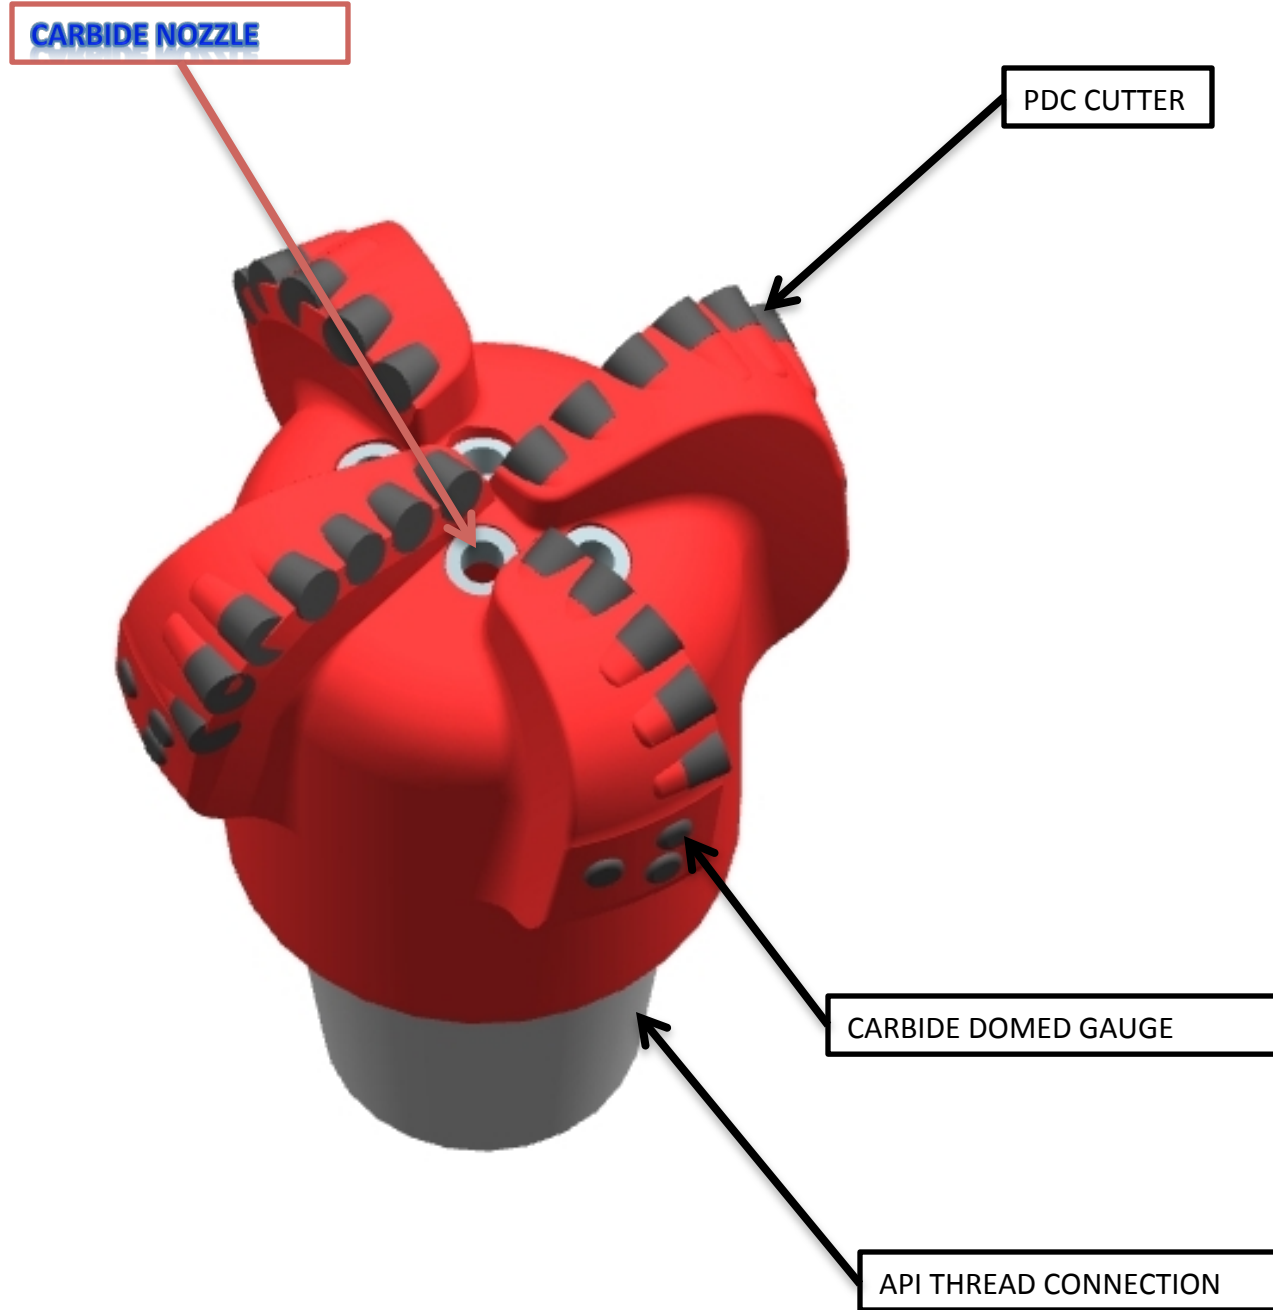

**ROCK PECKER**

**ECO 4-BLADE**

Features of Eco 4-BLADE SERIES PDC Drilling Bit

**ROCK PECKER**

# TURBO ECO 4-BLADE

Features of Turbo-Eco 4-BLADE SERIES PDC Drilling Bit

\* Indexable Nozzle Jets available as option.

[www.rockpecker.com](http://www.rockpecker.com)

**ROCK PECKER**

# TURBO PREMIUM 4-BLADE

**CARBIDE NOZZLE**

**PDC CUTTER**

**CARBIDE SHOCK STUDS**

**CARBIDE DOMED GAUGE**

**BACK REAMING CUTTER**

**API THREAD CONNECTION**

Features of Turbo-Premium 4-BLADE SERIES PDC Drilling Bit  
\*Indexable Nozzle Jets available as option.