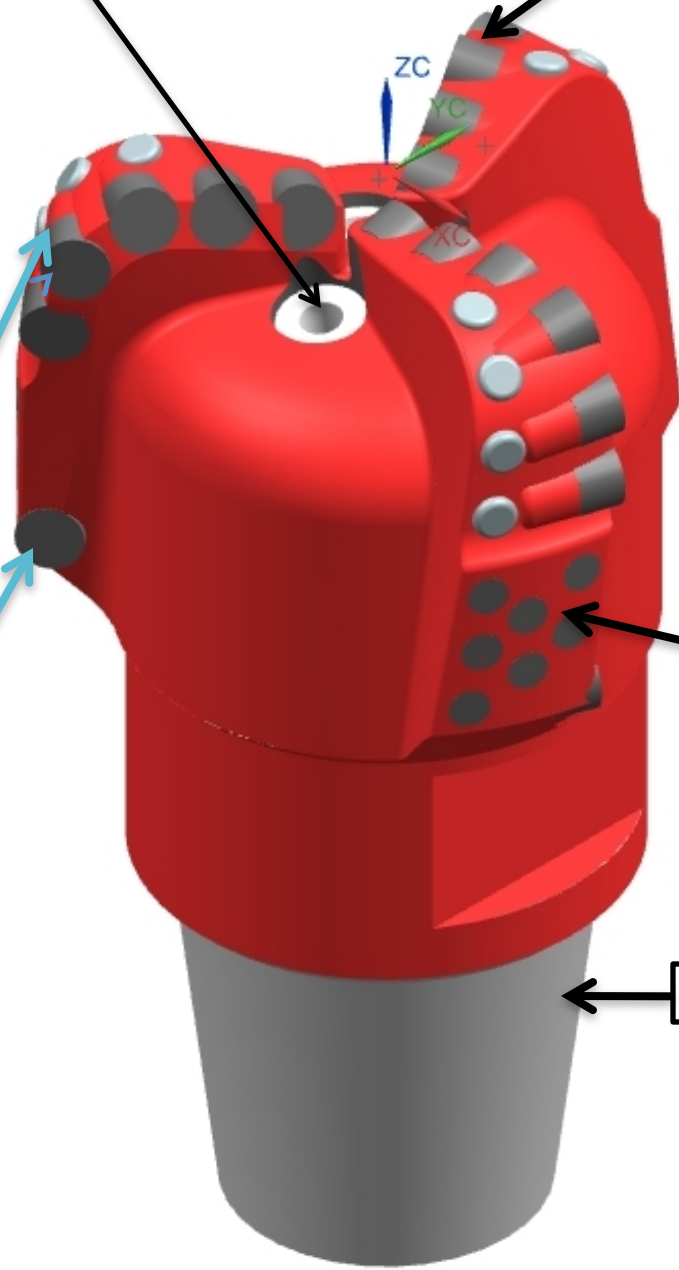

ROCK PECKER

ECO 3 BLADE

Features of Eco 3 BLADE SERIES PDC Drilling Bit

ROCK PECKER

TURBO ECO- 3 BLADE

Features of Turbo-Eco 3-BLADE SERIES PDC Drilling Bit

*Indexable Nozzle Jets available as option

www.rockpecker.com

ROCK PECKER

TURBO PREMIUM 3-BLADE

CARBIDE NOZZLE

PDC CUTTER

CARBIDE SHOCK STUDS

BACK REAMING CUTTER

CARBIDE GAUGE BUTTON

API THREAD CONNECTION

Features of Turbo-Premium 3-BLADESERIES PDC Drilling Bit

*Indexable Nozzle Jets available as option

www.rockpecker.com