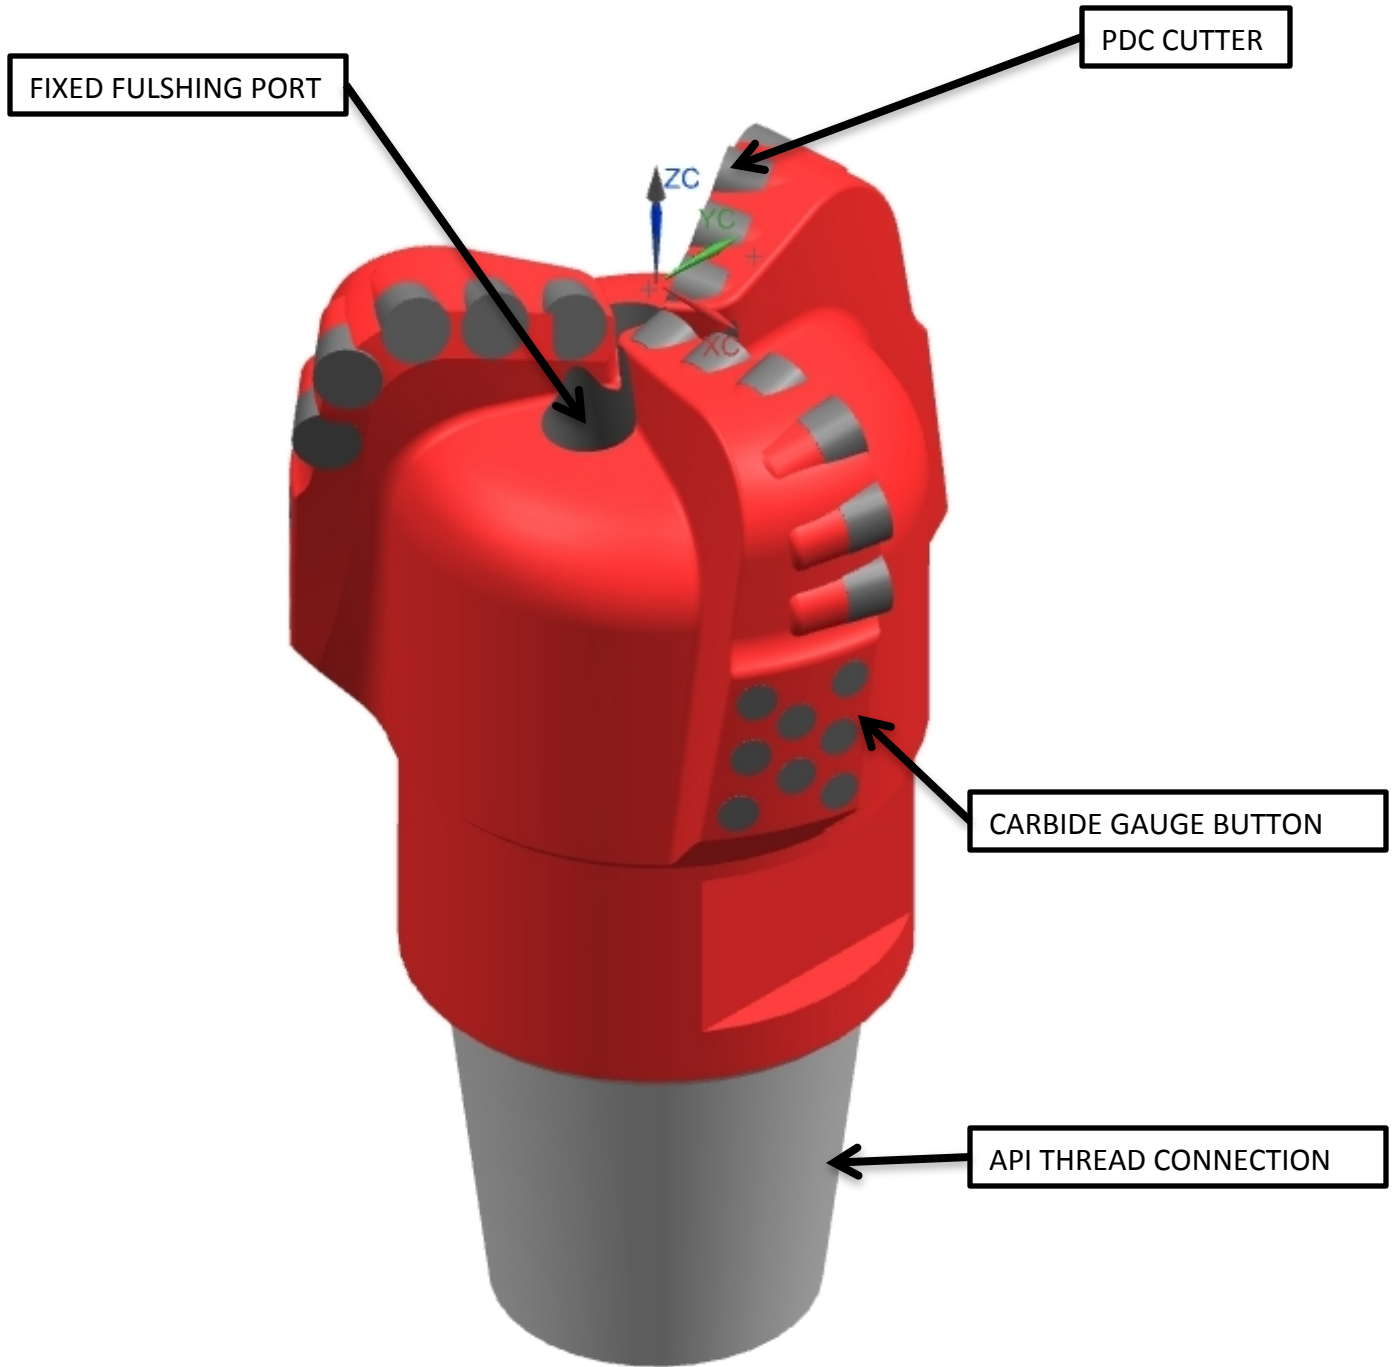

ROCK PECKER

ECO 3 BLADE

Features of Eco 3 BLADE SERIES PDC Drilling Bit

ROCK PECKER

TURBO ECO- 3 BLADE

Features of Turbo-Eco 3-BLADE SERIES PDC Drilling Bit

*Indexable Nozzle Jets available as option

www.rockpecker.com

ROCK PECKER

TURBO PREMIUM 3-BLADE

CARBIDE NOZZLE

PDC CUTTER

CARBIDE SHOCK STUDS

BACK REAMING CUTTER

CARBIDE GAUGE BUTTON

API THREAD CONNECTION

Features of Turbo-Premium 3-BLADESERIES PDC Drilling Bit

*Indexable Nozzle Jets available as option

www.rockpecker.com