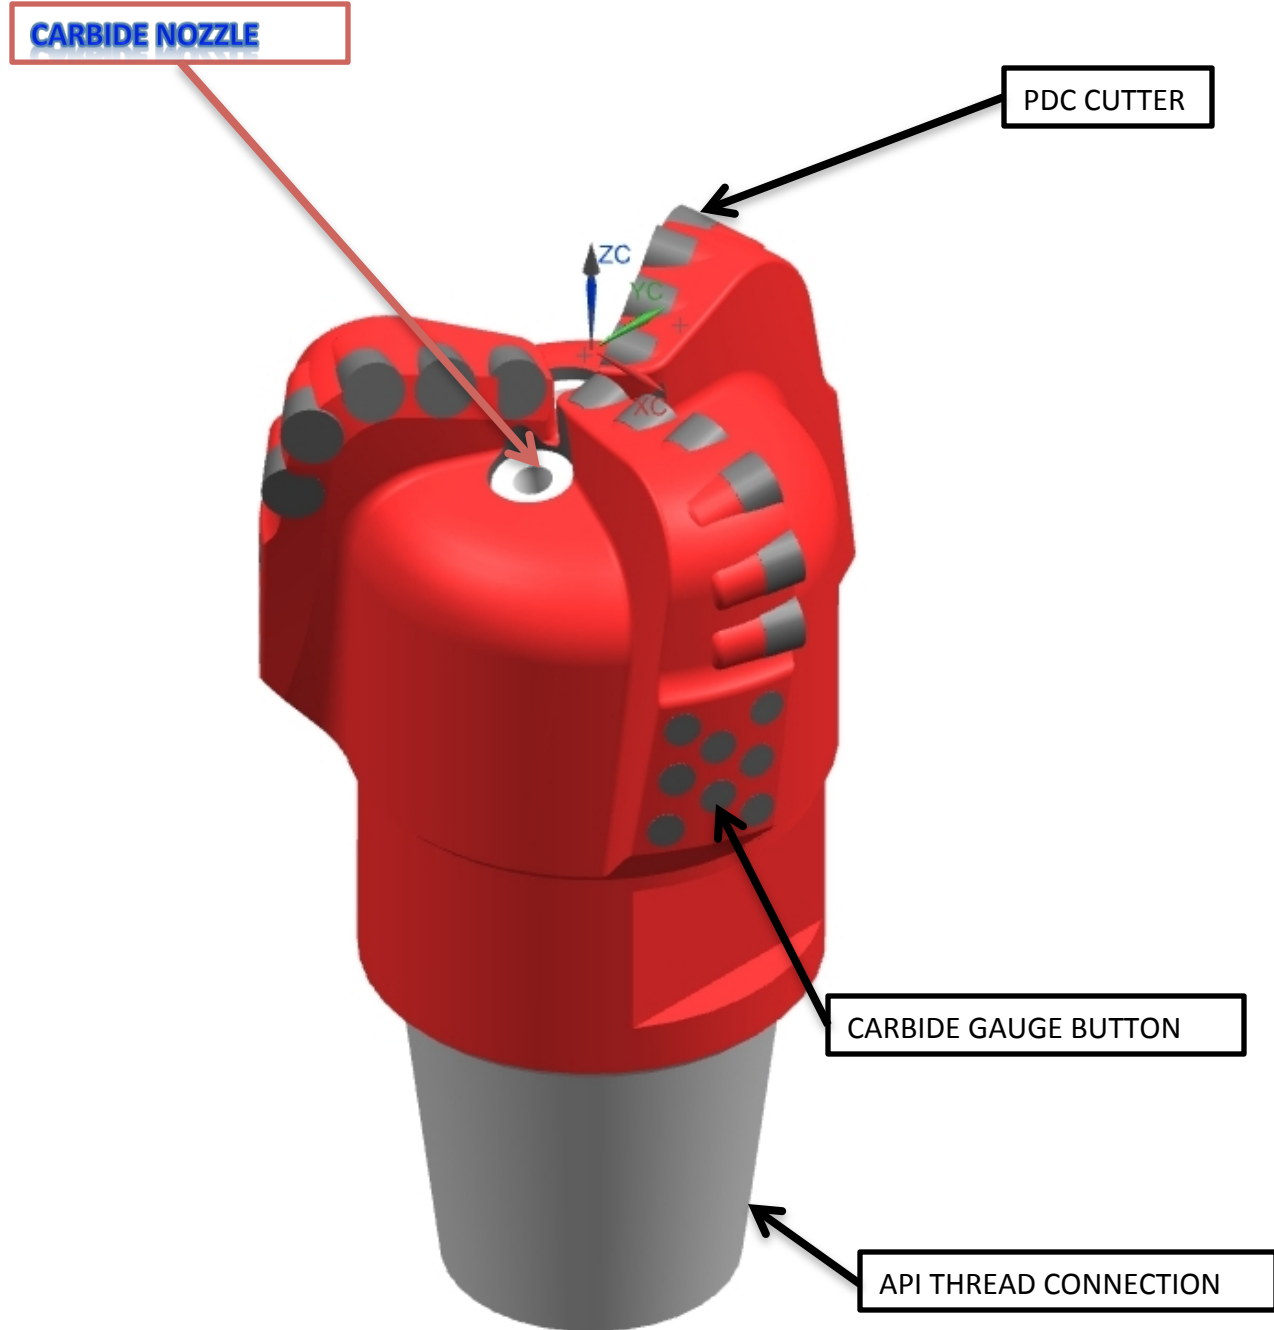

ROCK PECKER

ECO 3 BLADE

Features of Eco 3 BLADE SERIES PDC Drilling Bit

ROCK PECKER

TURBO ECO- 3 BLADE

Features of Turbo-Eco 3-BLADE SERIES PDC Drilling Bit

*Indexable Nozzle Jets available as option

www.rockpecker.com

ROCK PECKER

TURBO PREMIUM 3-BLADE

CARBIDE NOZZLE

PDC CUTTER

CARBIDE SHOCK STUDS

BACK REAMING CUTTER

CARBIDE GAUGE BUTTON

API THREAD CONNECTION

Features of Turbo-Premium 3-BLADESERIES PDC Drilling Bit

*Indexable Nozzle Jets available as option

www.rockpecker.com